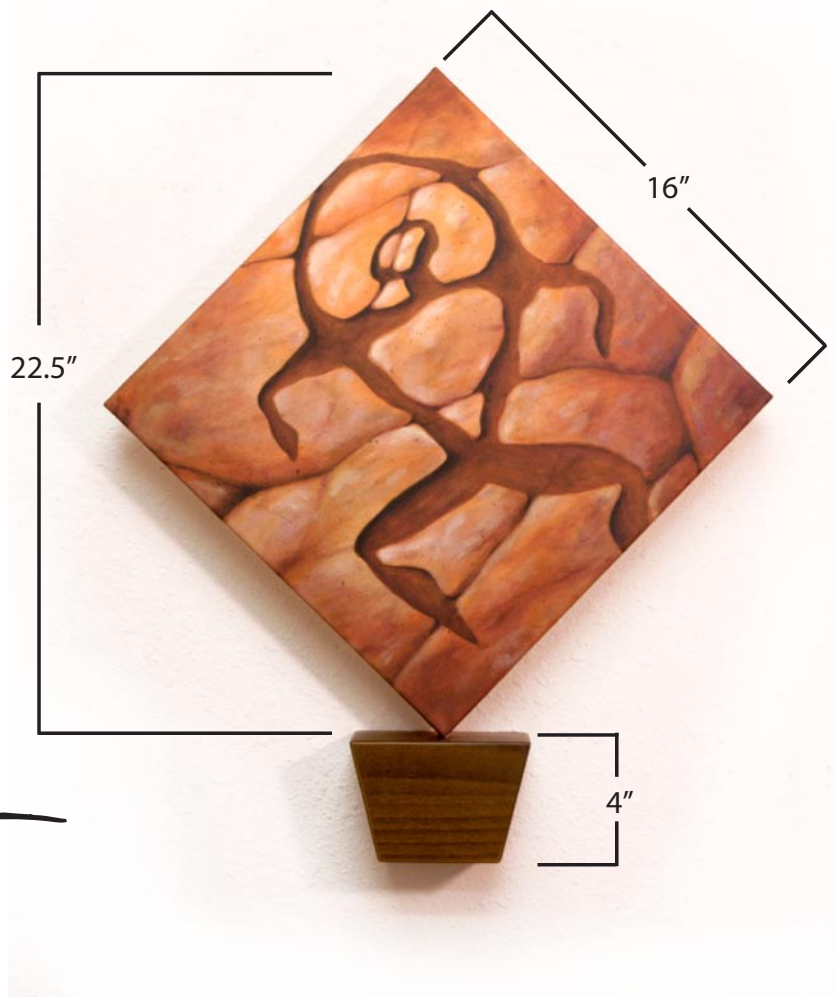

GUY  
JUNKER  
MAUI ARTIST

*Anuenue Kane  
The Rainbow Man*

Limited Edition Giclee  
S/N 250, AP 10  
Print 16" tall x 16" wide

*"The petroglyph known as the Rainbow Man can be found in the lava fields on the Big Island of Hawaii. The Rainbow Man is a powerful symbol for the "Keeper of the Aina" (nature and the people). The rainbow is thought to signify that he is a man of honor and importance - a symbol of spiritual power or mana.*

*The wooden sconce included with this piece attaches to the wall and the piece has the illusion that the canvas is balancing on its corner. Very simple, yet very dramatic."*

*Appears to be  
balancing on  
wall sconce*

Limited Edition Giclee

**GUY**  
**JUNKER**

MAUI ARTIST

*Anuenue Kane  
The Rainbow Man*

Limited Edition Giclee  
S/N 250, AP 10  
Print 16" x 16"

Signed and Numbered

Size 16" x 16"

Edition Size: 250 S/N  
Giclee on Canvas with 1.25" Gallery Wrapped Sides  
Comes stretched with wall scone and hanging hardware  
Includes Certificate of Authenticity

Artists Proofs

Size 16" x 16"

Edition Size: 10 AP  
Hand highlighted by the artist  
Giclee on Canvas with 1.25" Gallery Wrapped Sides  
Comes stretched with wall scone and hanging hardware  
Includes Certificate of Authenticity